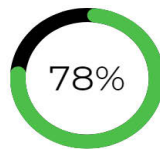

2016 Data

\$77,015 IMPACTING LIVES AND SAVING TAXPAYERS

Average annual cost of justice-involved youth in Mo. DYS Services*

AVERAGE TIME AMACHI LITTLES SPENT WITH THEIR BIG **5 HOURS/MONTH**

The U.S. Department of Justice named Amachi Missouri a **NATIONAL BEST PRACTICE** in preventing juvenile delinquency

Of 724 Amachi Littles Entered Juvenile Justice System

Of Amachi Littles Surveyed Report Positive Educational Expectations

Of Amachi Littles Surveyed Report Social Acceptance

AMACHI SERVICE AREAS

ST. LOUIS, ST. CHARLES, CAPE GIRARDEAU, COLUMBIA, JEFFERSON CITY, SPRINGFIELD, KANSAS CITY